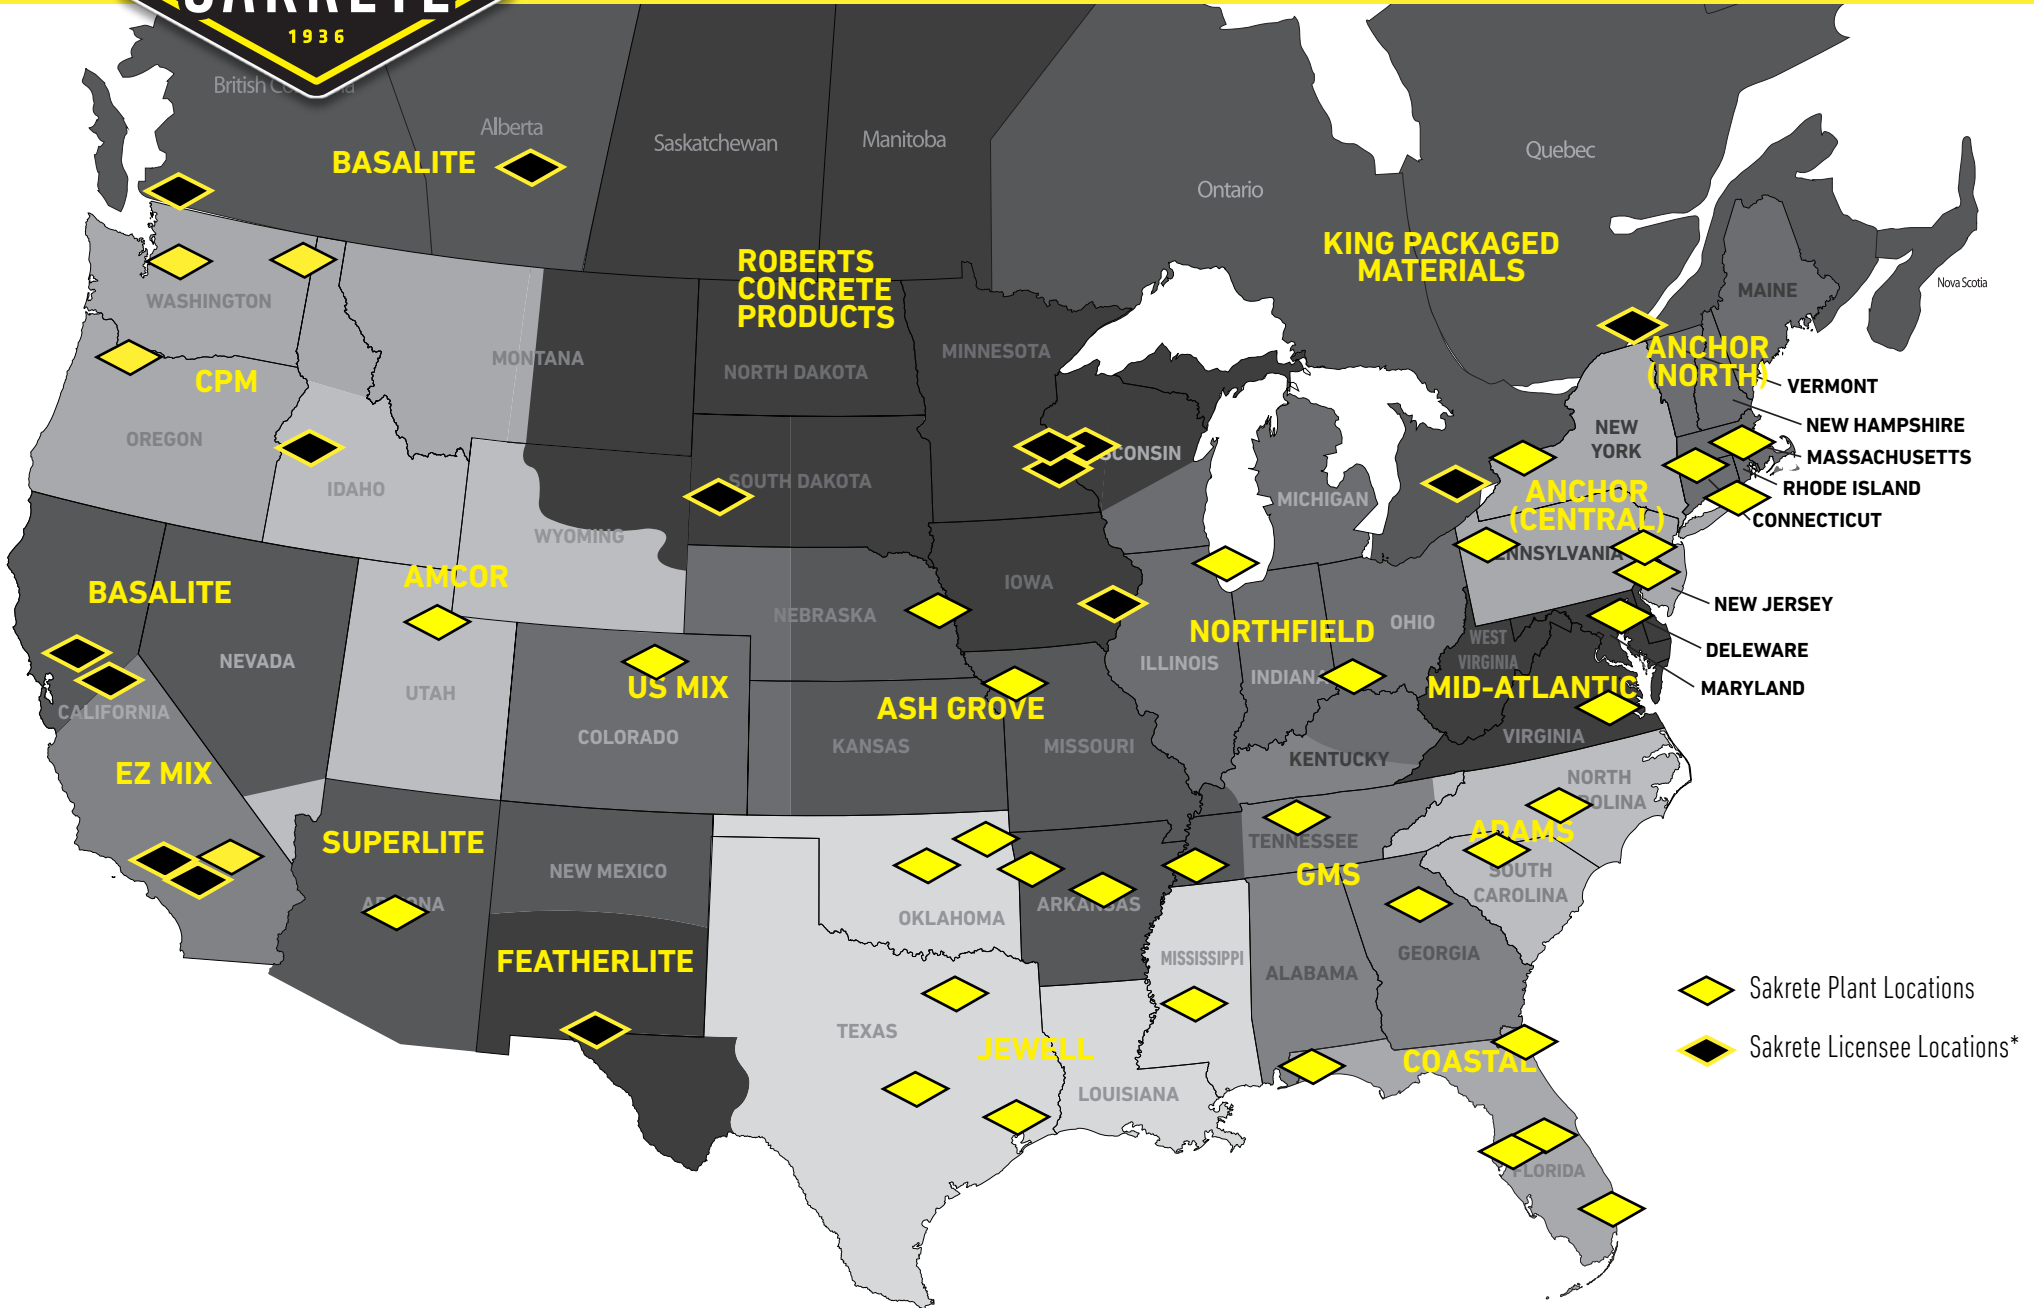

MANUFACTURING LOCATIONS

SAKRETE HAS YOU COVERED ACROSS NORTH AMERICA!

MANUFACTURING LOCATIONS

USA

CANADA

ARIZONA

PHOENIX – 6741 W. Germann Rd., Lone Butte, AZ 85226

ARKANSAS

FORT SMITH – 4907 Riverfont Dr., Fort Smith, AR 72914
LITTLE ROCK – 315 Phillips Rd., N. Little Rock, AR 72117

CALIFORNIA

DIXON* – 605 Industrial Way, Dixon, CA 95620
FONTANA – 14578 Whittram Ave., Fontana, CA 92335
RIALTO* – 3355 Industrial Dr., Rialto, CA 92316
SUN VALLEY* – 11450 Tuxford St., Sun Valley, CA 91352
TRACY* – 11888 W. Linne Rd., Tracy, CA 95377

COLORADO

DENVER – 112 S. Santa Fe Dr., Denver, CO 80223

CONNECTICUT

CANAAN – 43 Clayton Rd., Canaan, CT 06018

FLORIDA

AUBURNDALE – 1511 1st St. W., Auburndale, FL 33823
JACKSONVILLE – 6659 Highway Ave., Jacksonville, FL 32254
PENSACOLA – 150 E. Olive Rd., Pensacola, FL 32514
POMPANO – 1200 NW 18th St., Pompano Beach, FL 33069
TAMPA – 55455 N. 59th St., Tampa, FL 33610

COWPENS – 165 Allison Rd., Cowpens, SC 29330

SOUTH DAKOTA

RAPID CITY* – 3151 Lien St., Rapid City, SD 57702

TENNESSEE

FRANKLIN – 422 Lewisburg Pike, Franklin TN, 37064
MEMPHIS – 2050 Hunter St., Memphis, TN, 38108